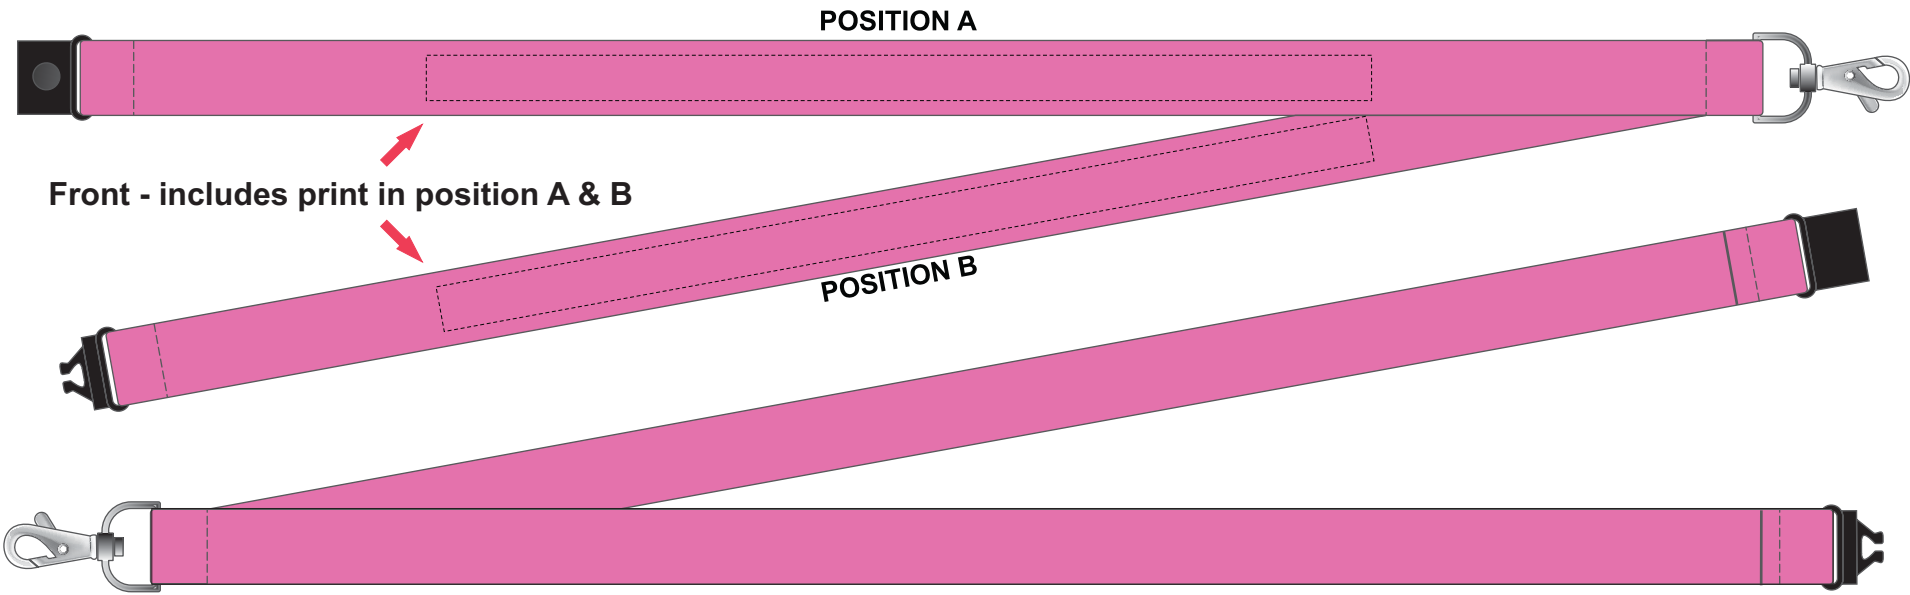

Screen Print (one colour)

250mm

12mm

Actual Size: 50% when viewed on A4 paper

Front - includes print in position A & B

POSITION B

LOGO ENLARGEMENT